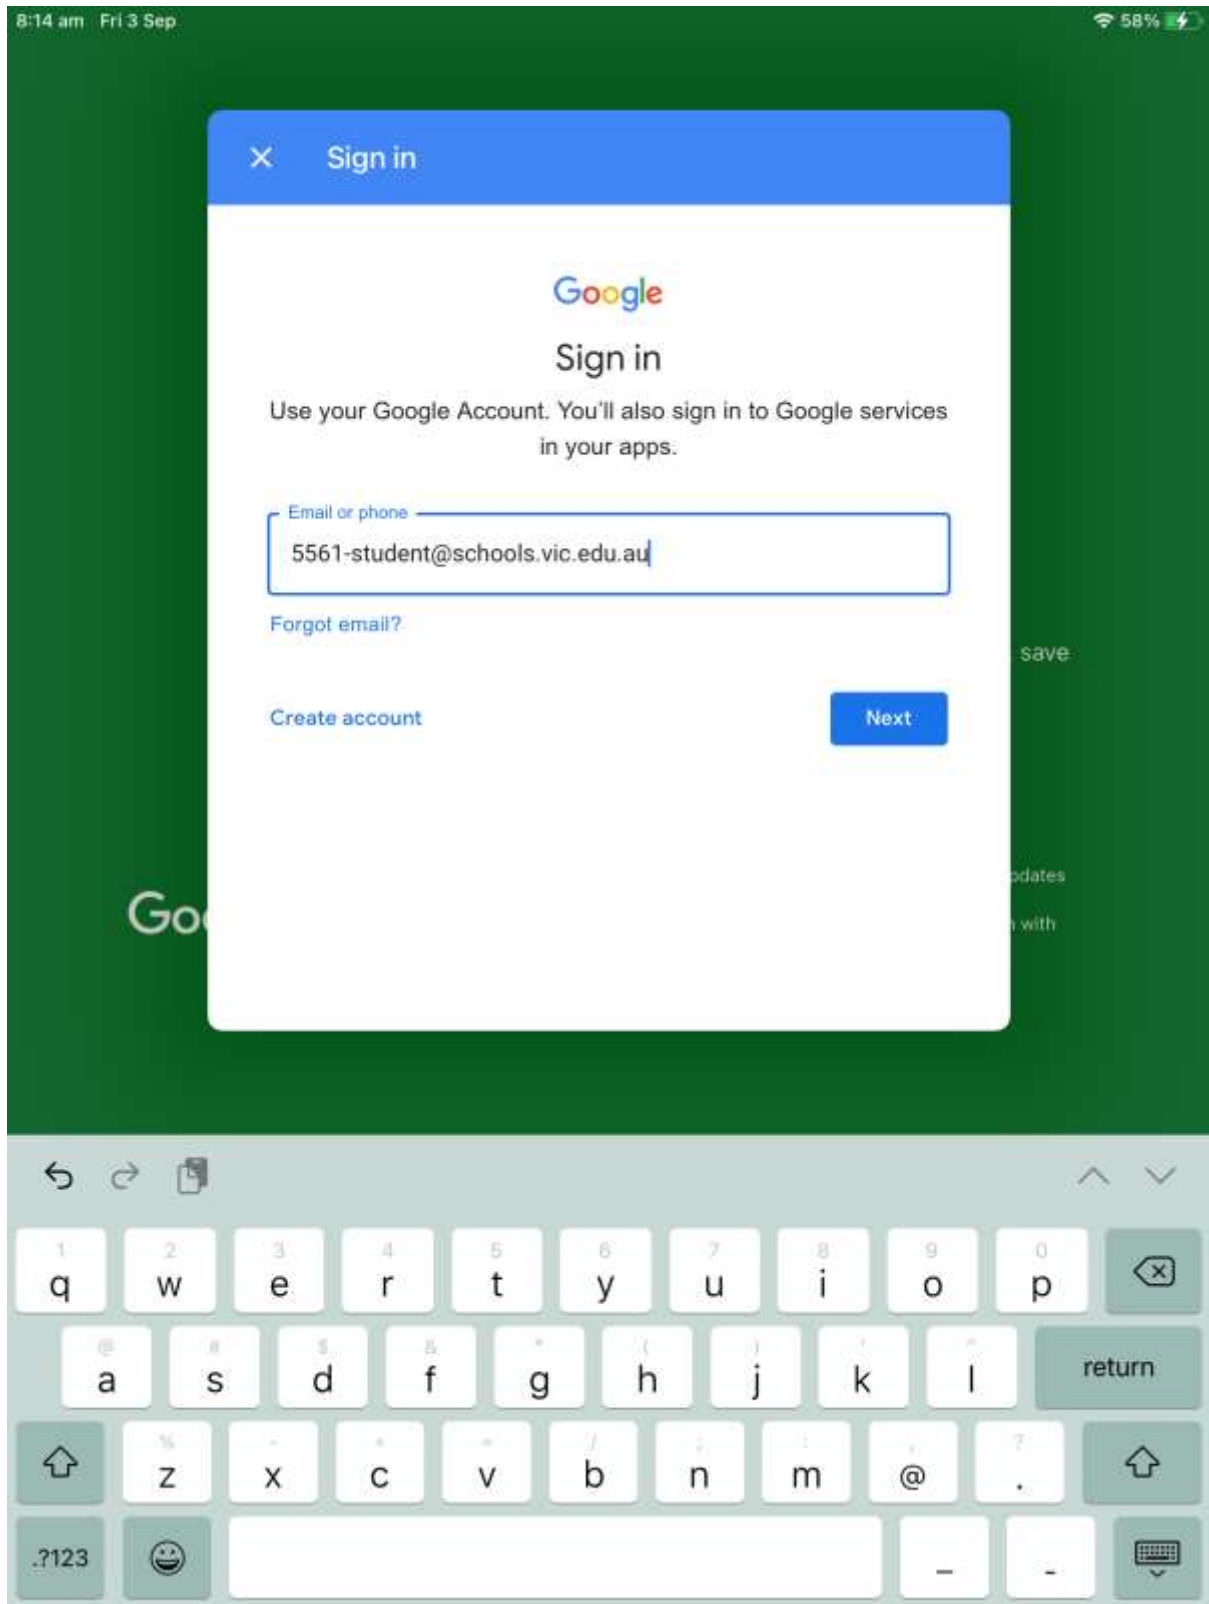

★★★★☆ A\$0.00

Google Drive

Google LLC · iOS App

★★★★★ A\$0.00

How To Sign In To Google Classroom With Your Google Login

1. Launch the "Google Classroom" App and Tap "Get Started"

2. Enter your full username in the "Email or phone" field