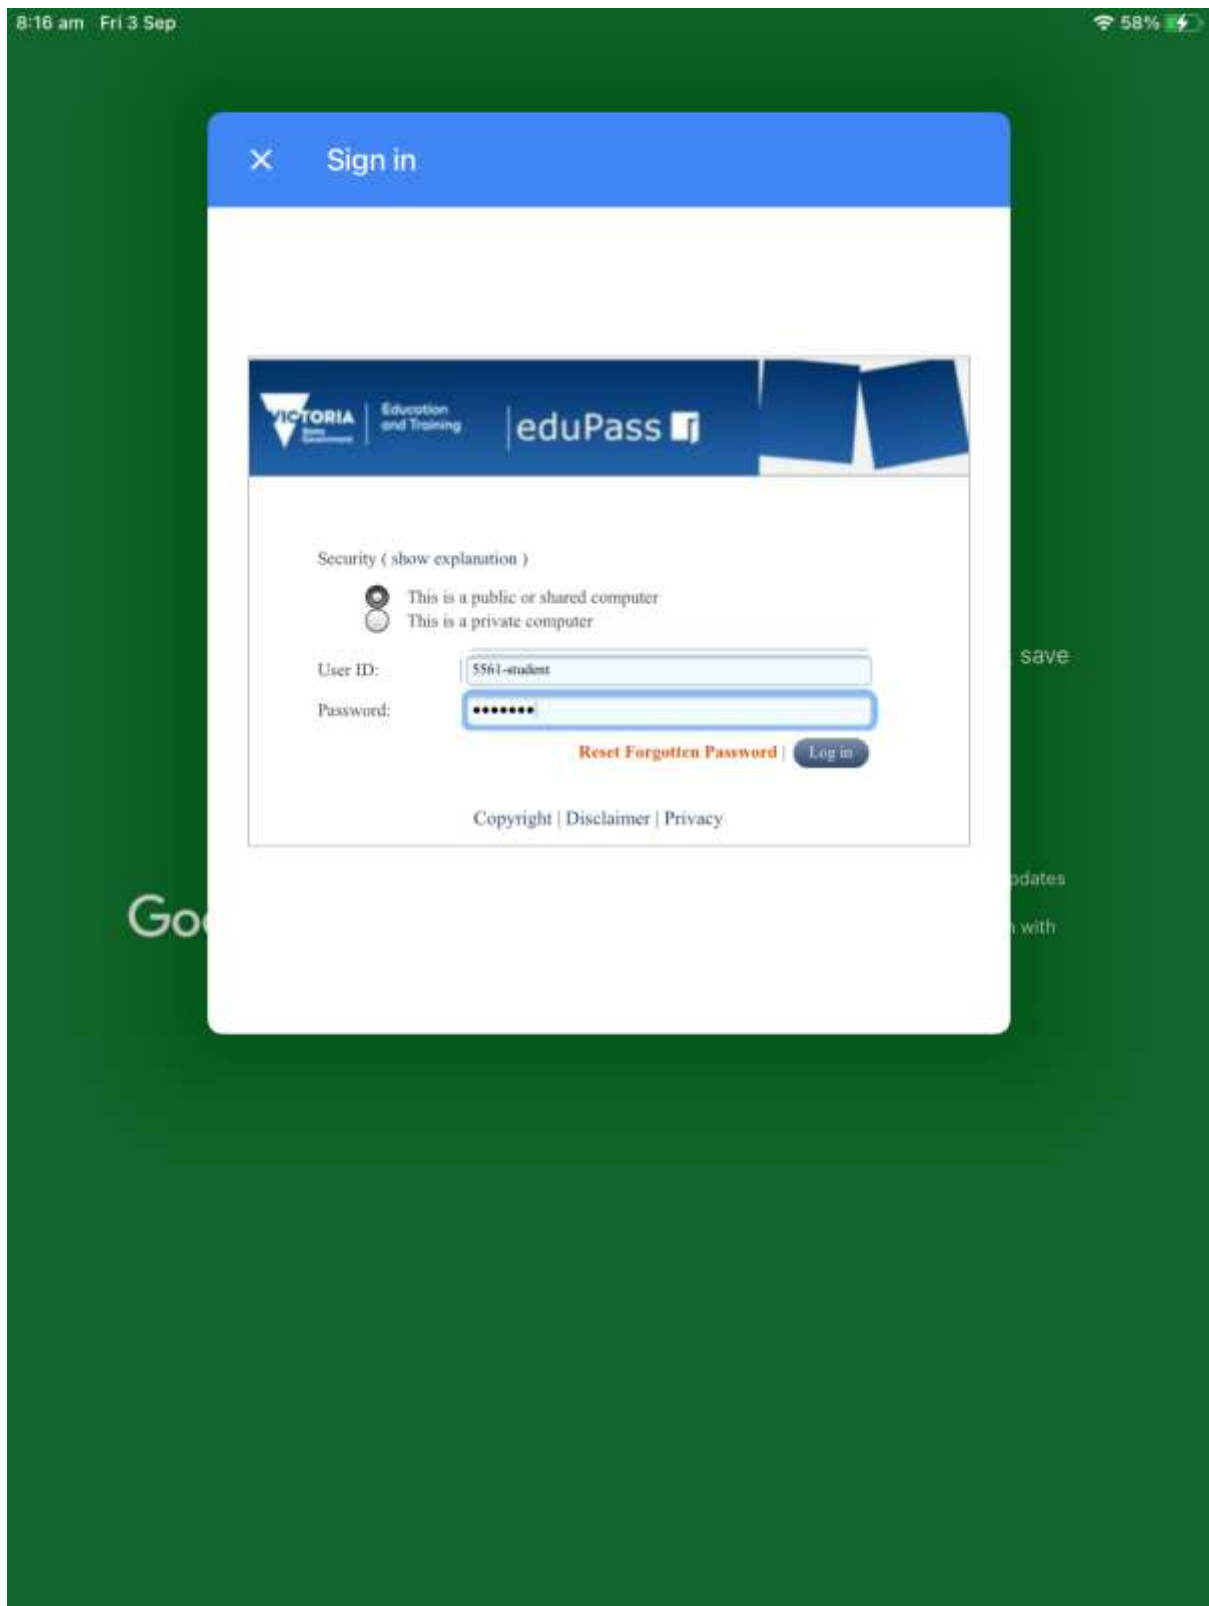

★★★★☆ A\$0.00

Google Drive

Google LLC · iOS App

★★★★★ A\$0.00

How To Sign In To Google Classroom With Your Google Login

1. Launch the "Google Classroom" App and Tap "Get Started"

2. Enter your full username in the "Email or phone" field

3. You will be prompted to sign in to eduPass, simply enter your username and password, then Tap "Login"

4. Select whether you would like notifications from Google Classroom or not

5. To Join a Class, Tap the blue plus button in the bottom right corner