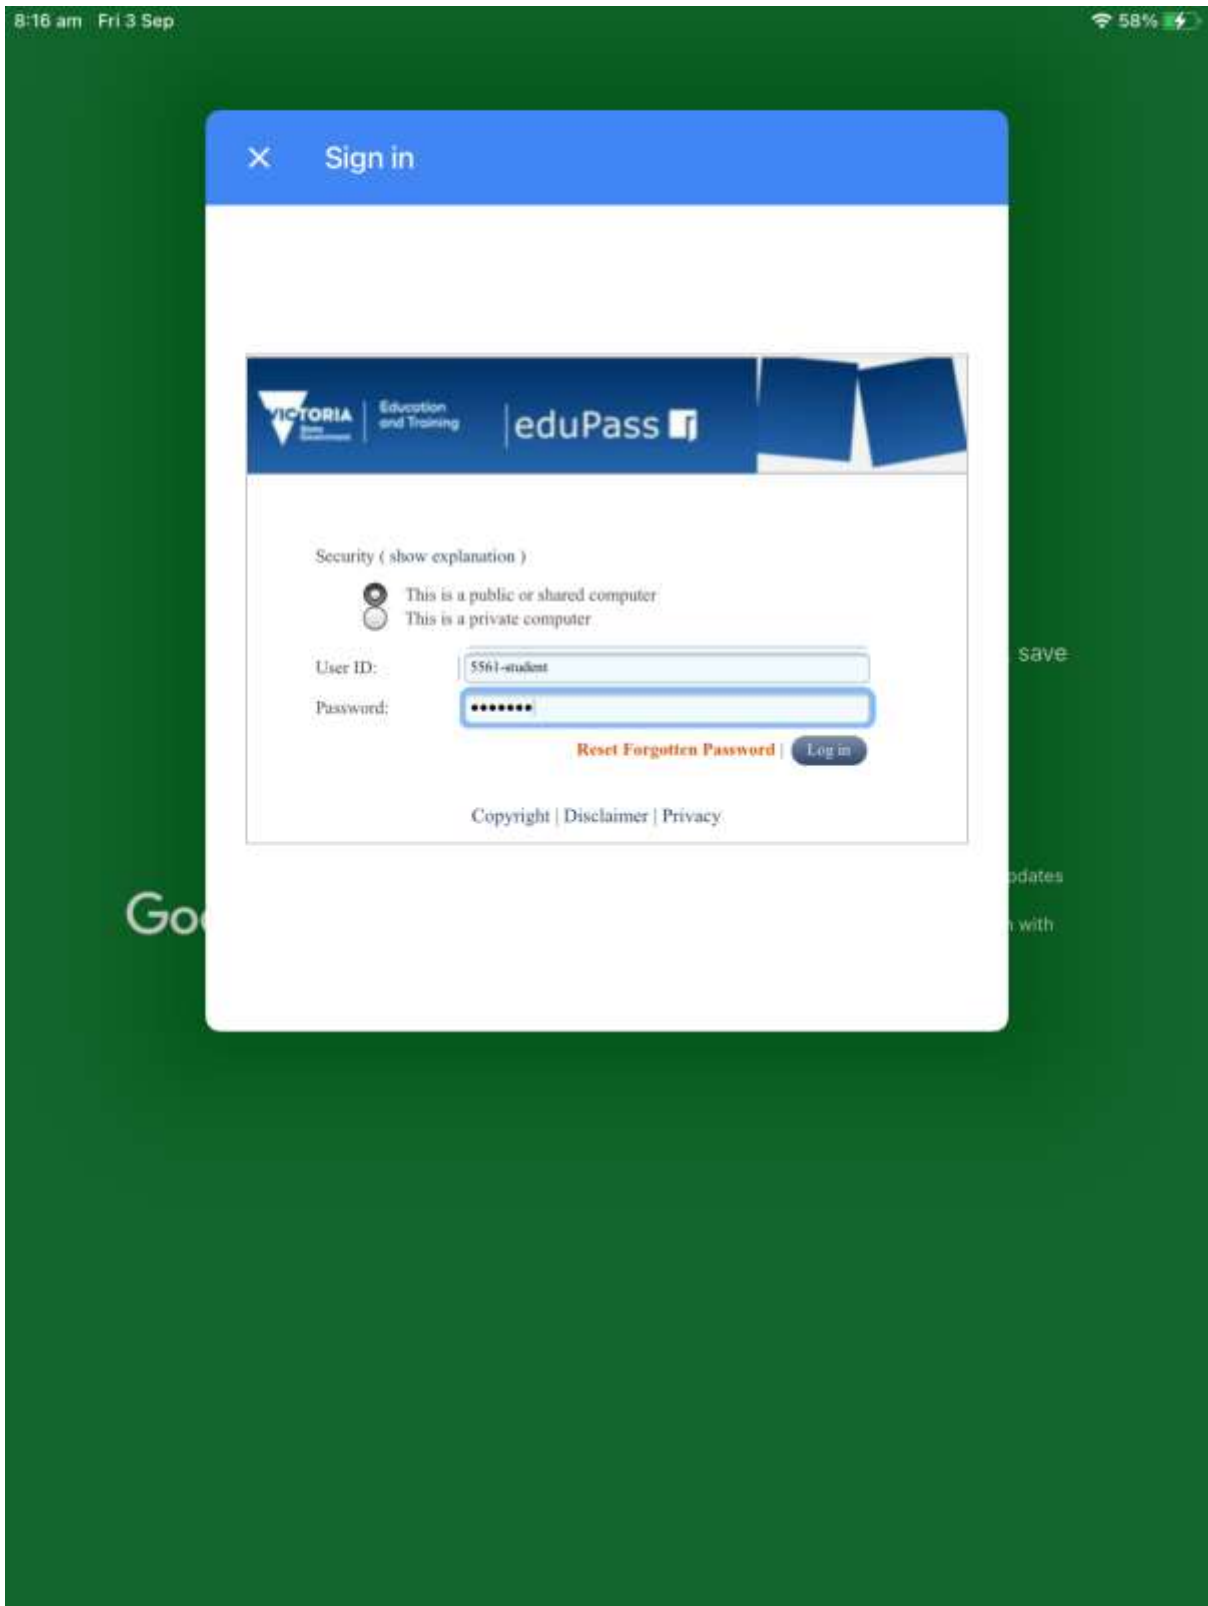

★★★★☆ A\$0.00

Google Drive

Google LLC · iOS App

★★★★★ A\$0.00

How To Sign In To Google Classroom With Your Google Login

1. Launch the "Google Classroom" App and Tap "Get Started"

2. Enter your full username in the "Email or phone" field

3. You will be prompted to sign in to eduPass, simply enter your username and password, then Tap "Login"

4. Select whether you would like notifications from Google Classroom or not

5. To Join a Class, Tap the blue plus button in the bottom right corner